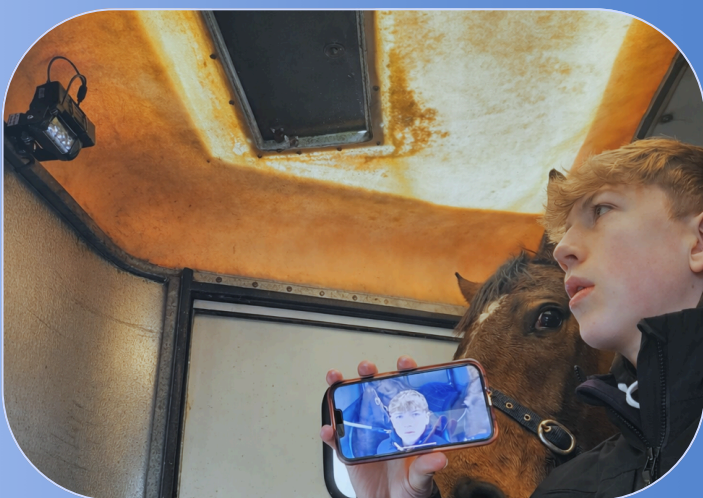

# Why Choose WireLessCam™

Wireless  
monitoring on your  
phone

Portable battery  
powered

No installation  
required

No wiring  
needed

*Smarter Monitoring  
Starts Here.*

  
**WireLessCam™**

[www.wirelesscam.ie](http://www.wirelesscam.ie)