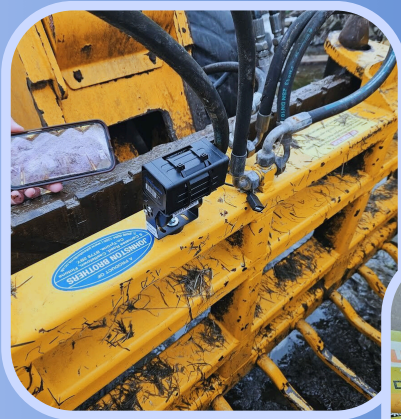

# Why Choose WireLessCam™

Wireless  
monitoring on your  
phone

Portable battery  
powered

No installation  
required

No wiring  
needed

*Smarter Monitoring  
Starts Here.*

  
**WireLessCam™**

[www.wirelesscam.ie](http://www.wirelesscam.ie)